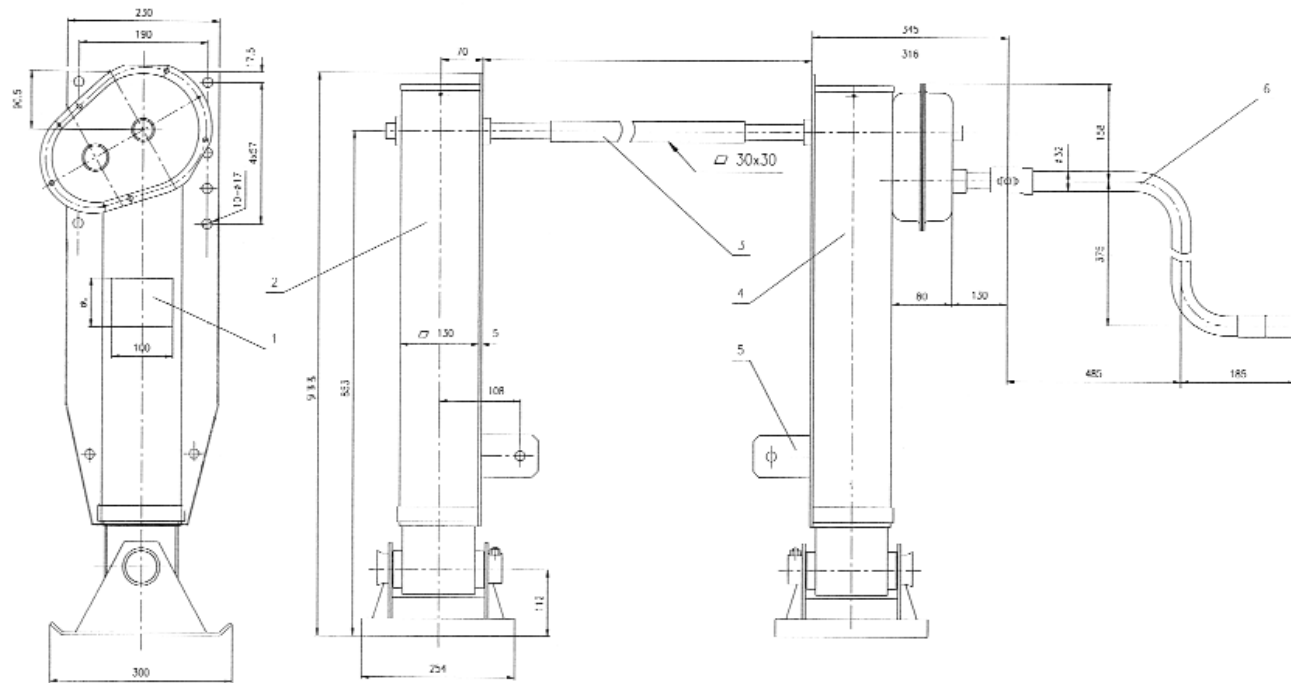

E20000

Heavy-duty, 2-speed landing legs with full length universal backplate.

- Load capacity 80 tonne (static) 28 tonne (liffing)
- 130mm tube for maximum strength
- Easy-lift continuous mesh gears
- Weight 105kg per set including handle and cross-tube

Foot options Type G cushion also available

Type A
Rocking foot

Type R
Wheel

Type S
Air suspension foot

Type T
Sandshoe

Fontaine International Europe • Enterprise Way • Newton Road • Lowton • WA3 2AG • United Kingdom
Tel.: +44 (0) 1942 686000 • Fax: +44 (0) 1942 686006 • E-mail: sales@fifthwheeleurope.com